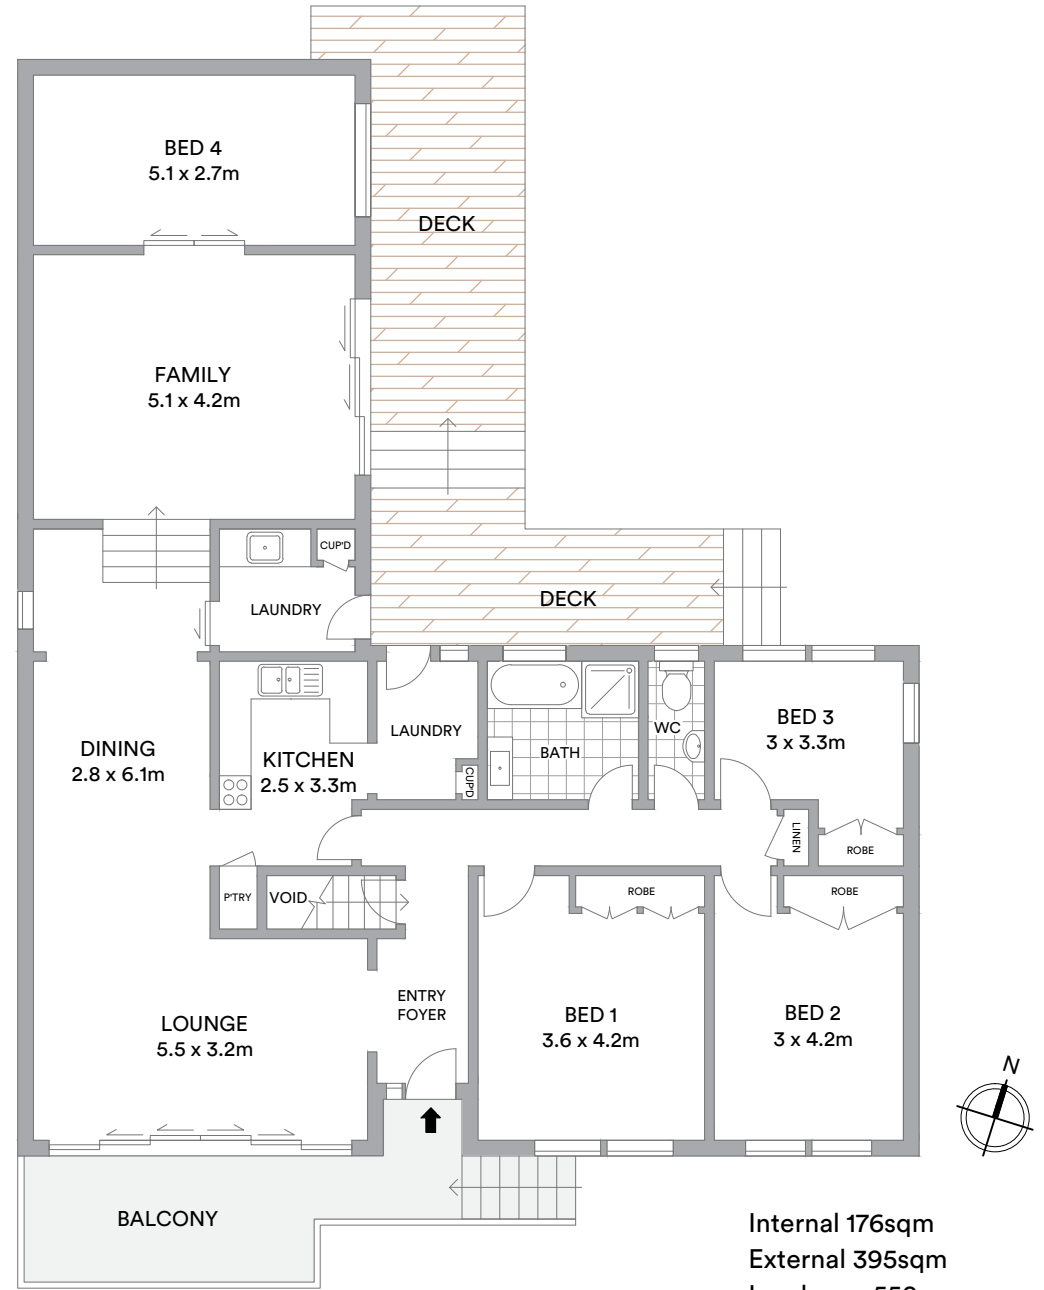

Kempster Road

LOWER LEVEL

ENTRY LEVEL

Internal 176sqm
 External 395sqm
 Land area 550sqm

McGrath