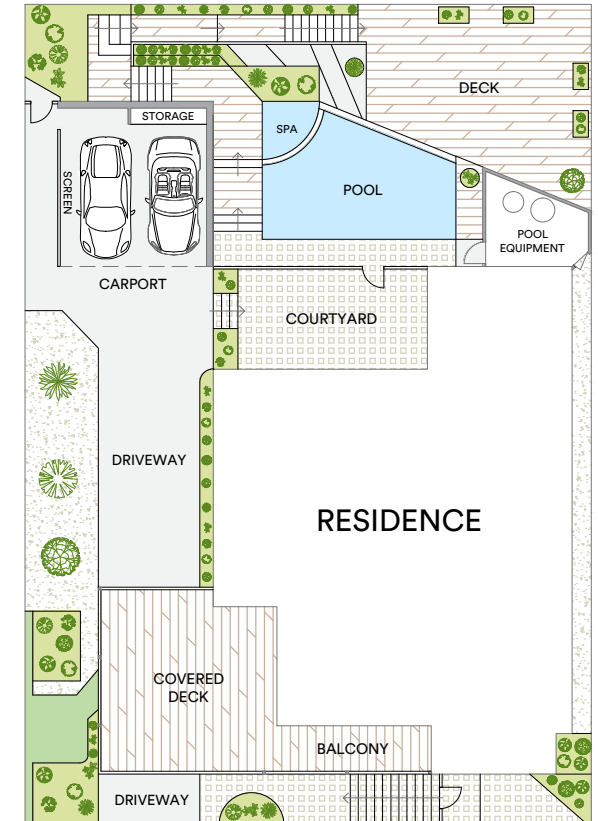

ENTRY FLOOR

TOP FLOOR

Davidson Terrace

Internal 318sqm  
External 415sqm  
Land area 607sqm

**McGrath**