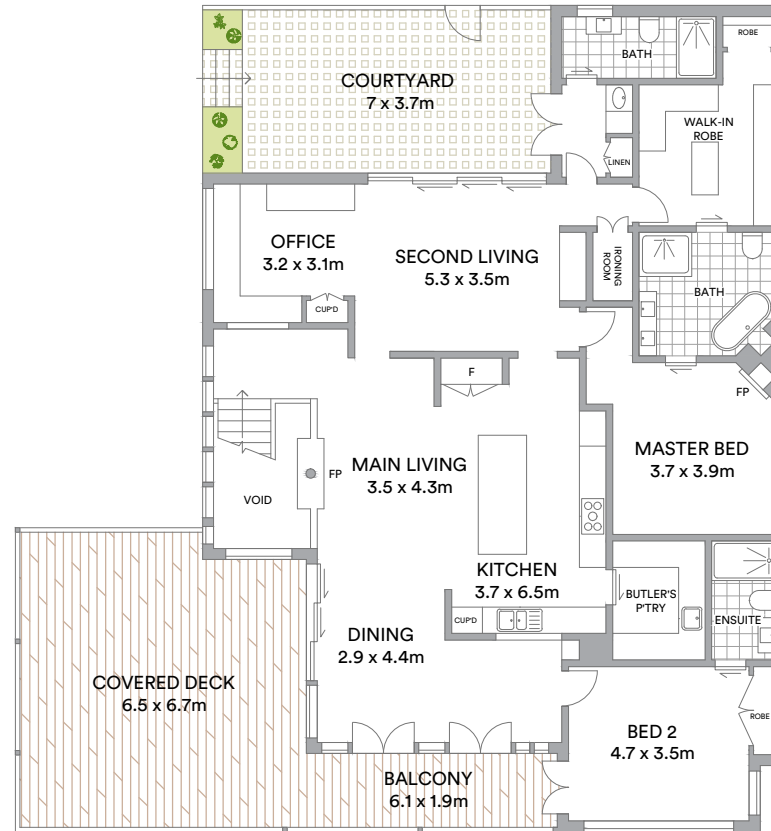

ENTRY FLOOR

TOP FLOOR

Davidson Terrace

Internal 318sqm  
External 415sqm  
Land area 607sqm

**McGrath**