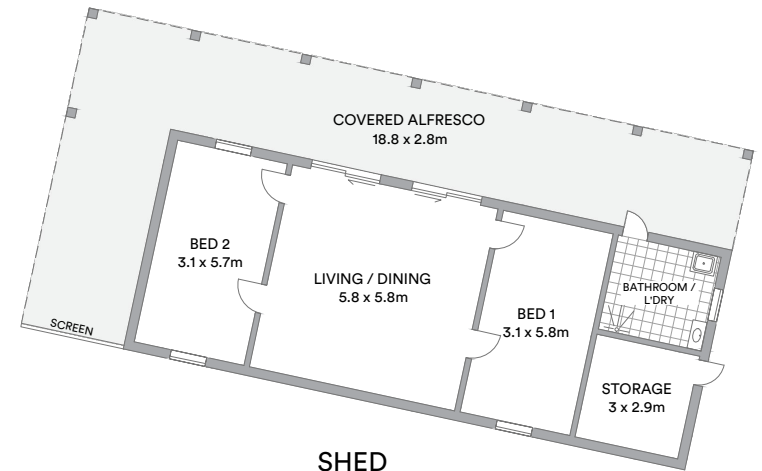

LEVEL ONE

GROUND LEVEL

Internal 514sqm
 Shed 87sqm
 Studio 37sqm
 External 40,172sqm
 Land area 40,600sqm

McGrath