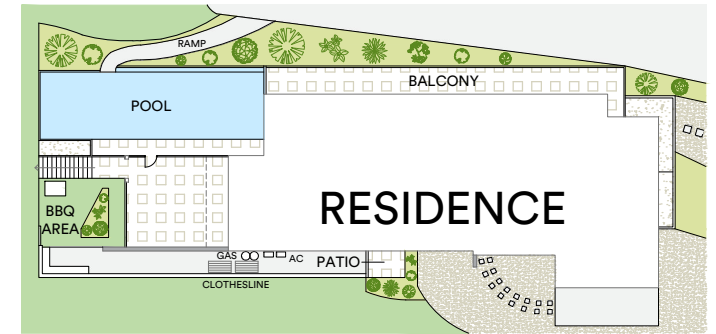

LEVEL ONE

GROUND LEVEL

Internal 514sqm
 Shed 87sqm
 Studio 37sqm
 External 40,172sqm
 Land area 40,600sqm

McGrath