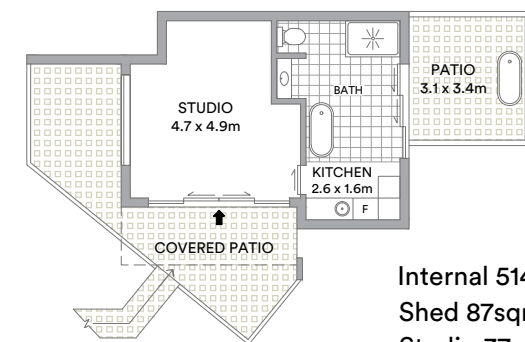

LEVEL ONE

GROUND LEVEL

Internal 514sqm
 Shed 87sqm
 Studio 37sqm
 External 40,172sqm
 Land area 40,600sqm

McGrath