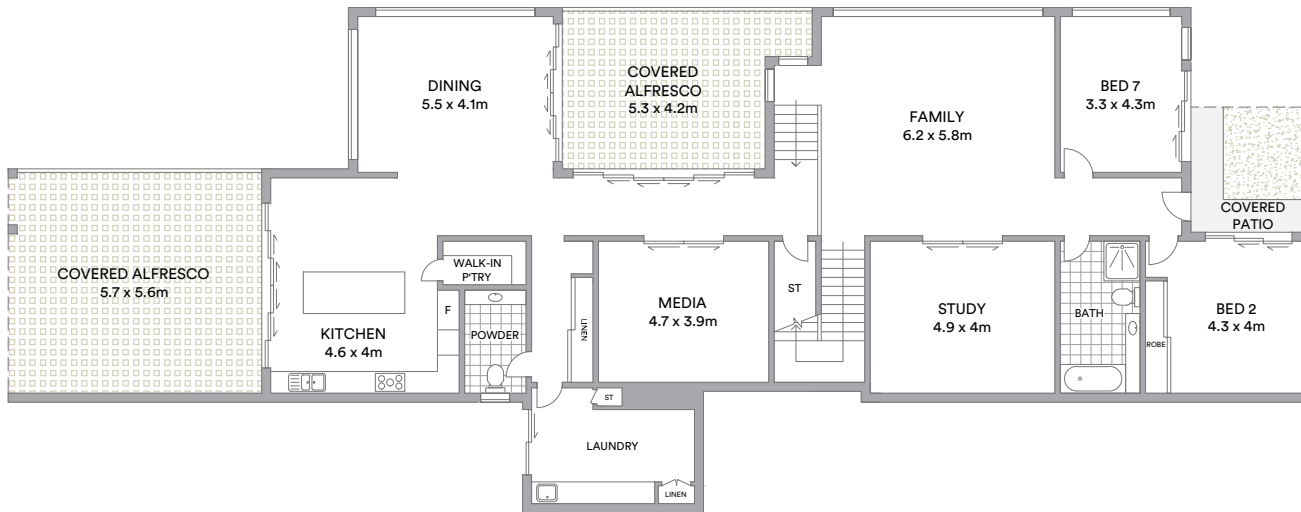

LEVEL ONE

GROUND LEVEL

Internal 514sqm
 Shed 87sqm
 Studio 37sqm
 External 40,172sqm
 Land area 40,600sqm

McGrath