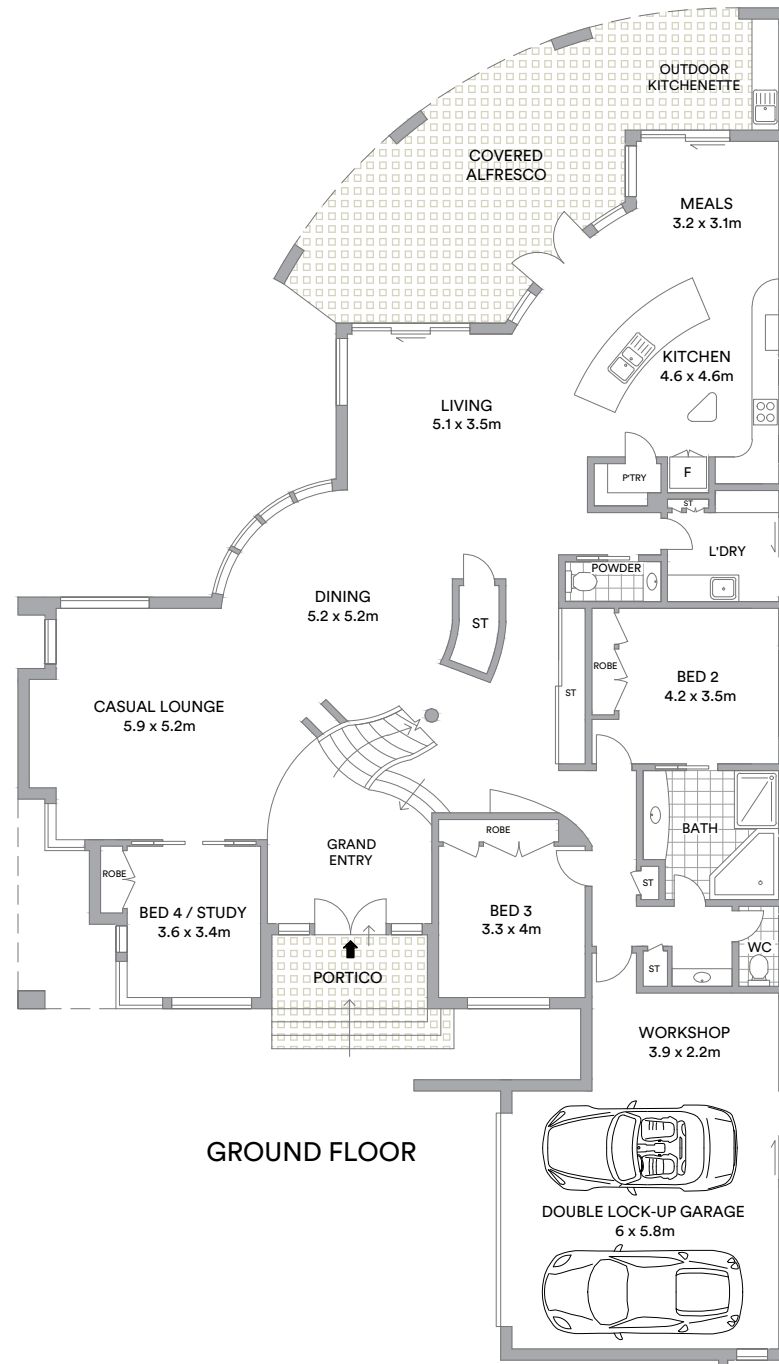

Raptor Place

Internal 329sqm
External 1,027sqm
Land area 1,270sqm

McGrath