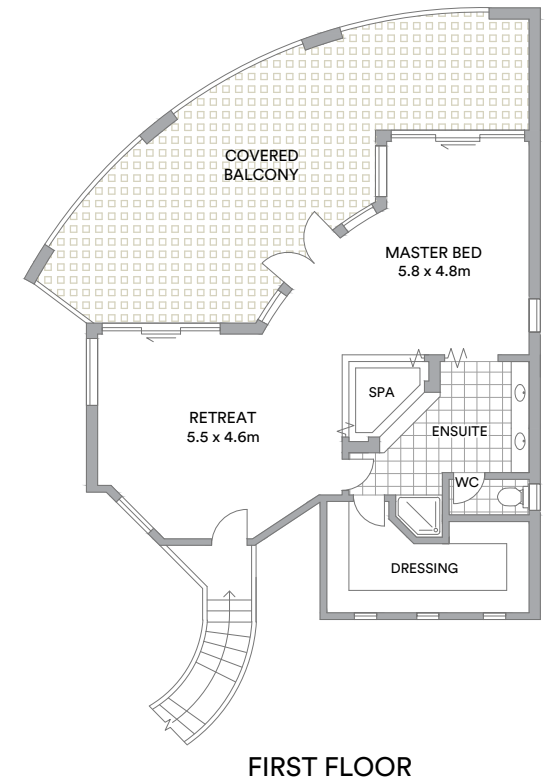

Raptor Place

Internal 329sqm
External 1,027sqm
Land area 1,270sqm

McGrath