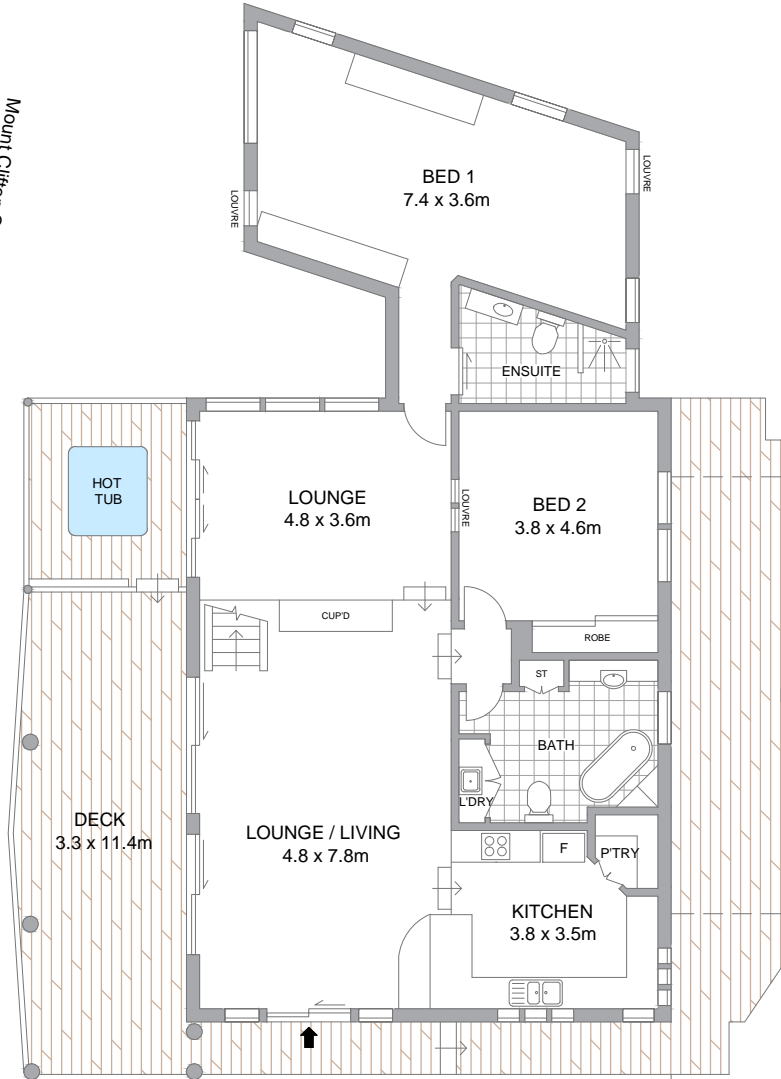

Mount Clifton Court

LOWER LEVEL

ENTRY LEVEL

UPPER LEVEL

Internal 180sqm
Land area 10,100sqm

McGrath