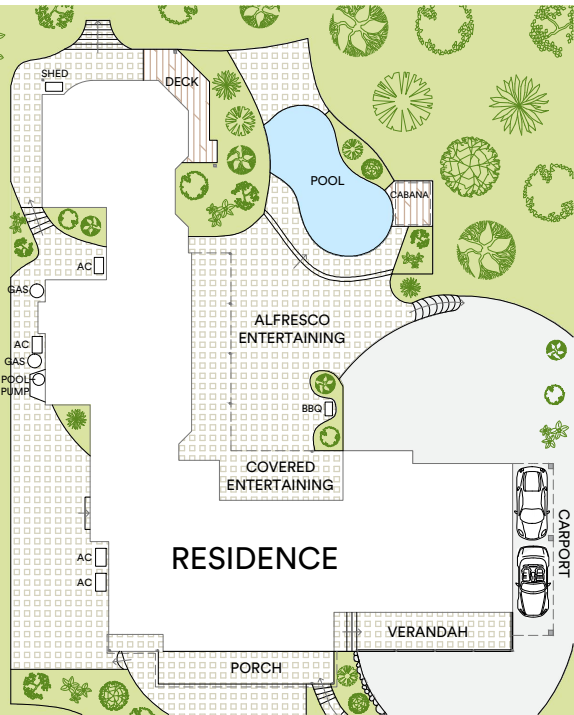

CARETAKER COTTAGE

RESIDENCE

LEVEL ONE

GROUND LEVEL

Internal 496sqm
 Out-Building 80sqm
 External 110,783sqm
 Land area 111,300sqm

McGrath

Scale in metres. Indicative only. North arrow and all information contained herein is obtained from sources we believe to be accurate. We cannot guarantee its accuracy. Interested persons should make and rely on their own enquiries.