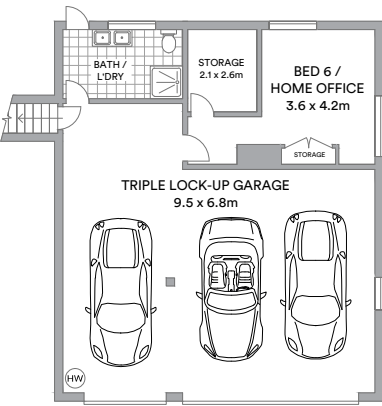

CARETAKER COTTAGE

RESIDENCE

LEVEL ONE

GROUND LEVEL

Internal 496sqm
 Out-Building 80sqm
 External 110,783sqm
 Land area 111,300sqm

McGrath

Scale in metres. Indicative only. North arrow and all information contained herein is obtained from sources we believe to be accurate. We cannot guarantee its accuracy. Interested persons should make and rely on their own enquiries.