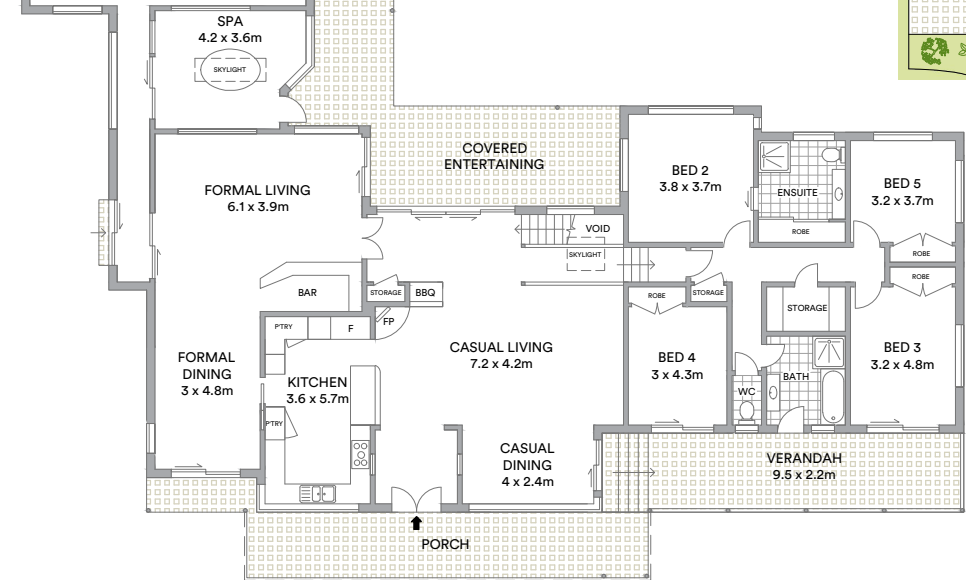

CARETAKER COTTAGE

RESIDENCE

LEVEL ONE

GROUND LEVEL

Internal 496sqm
 Out-Building 80sqm
 External 110,783sqm
 Land area 111,300sqm

McGrath

Scale in metres. Indicative only. North arrow and all information contained herein is obtained from sources we believe to be accurate. We cannot guarantee its accuracy. Interested persons should make and rely on their own enquiries.