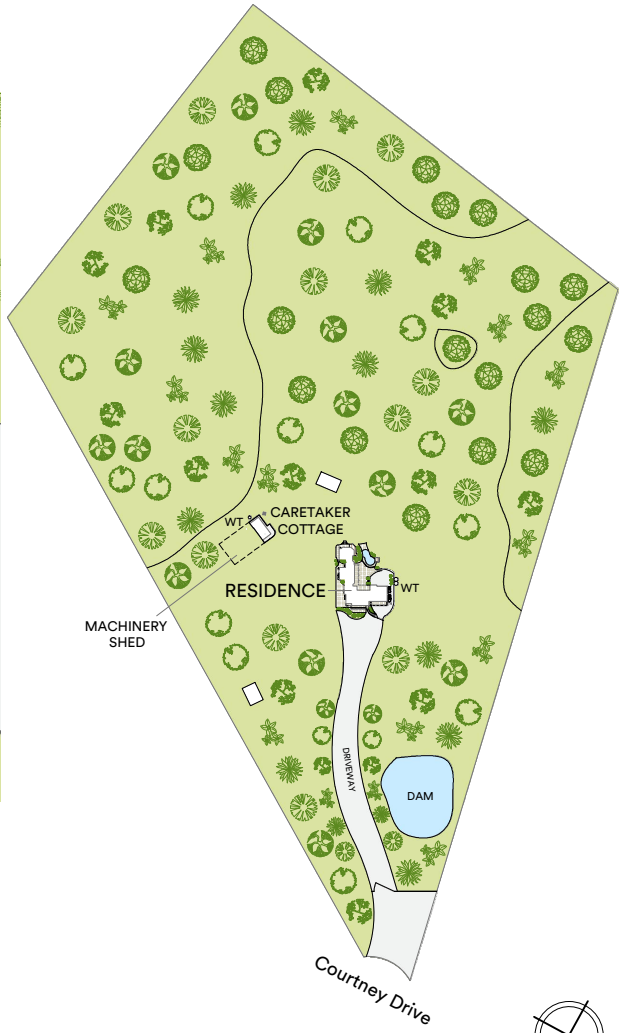

CARETAKER COTTAGE

RESIDENCE

LEVEL ONE

GROUND LEVEL

Internal 496sqm
 Out-Building 80sqm
 External 110,783sqm
 Land area 111,300sqm

McGrath

Scale in metres. Indicative only. North arrow and all information contained herein is obtained from sources we believe to be accurate. We cannot guarantee its accuracy. Interested persons should make and rely on their own enquiries.