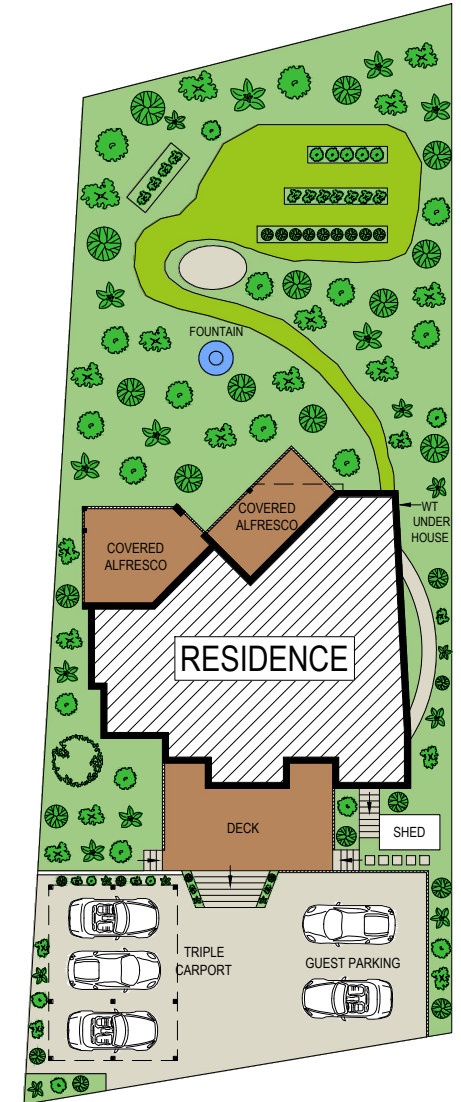

LOWER LEVEL

UPPER LEVEL

APPROX. INT: 274m²
 APPROX. ALFRESCO: 80m²
 TOTAL: 354m²

McGrath