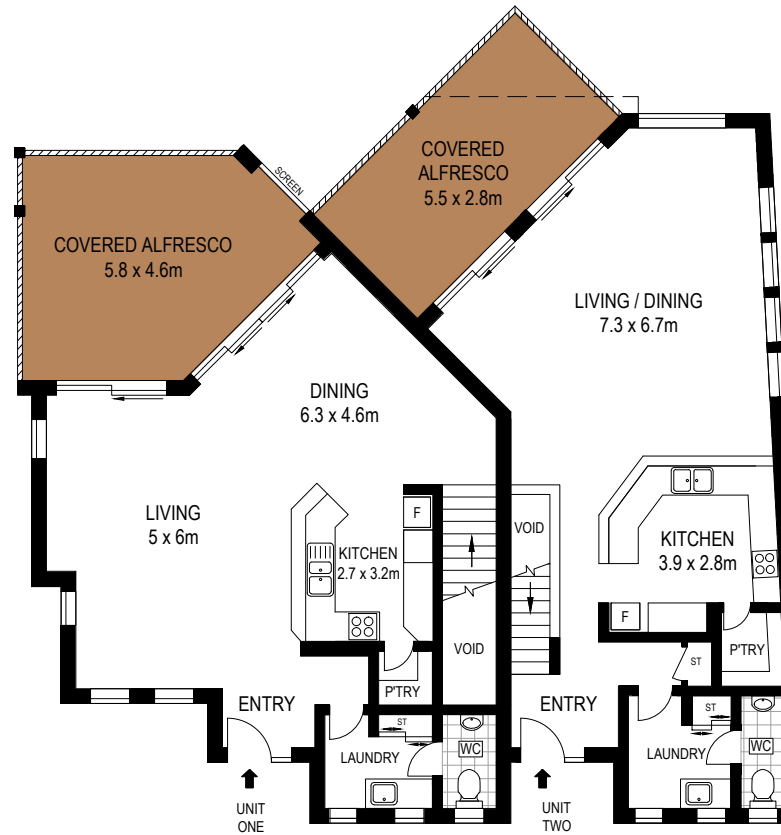

LOWER LEVEL

UPPER LEVEL

APPROX. INT: 274m²
 APPROX. ALFRESCO: 80m²
 TOTAL: 354m²

McGrath