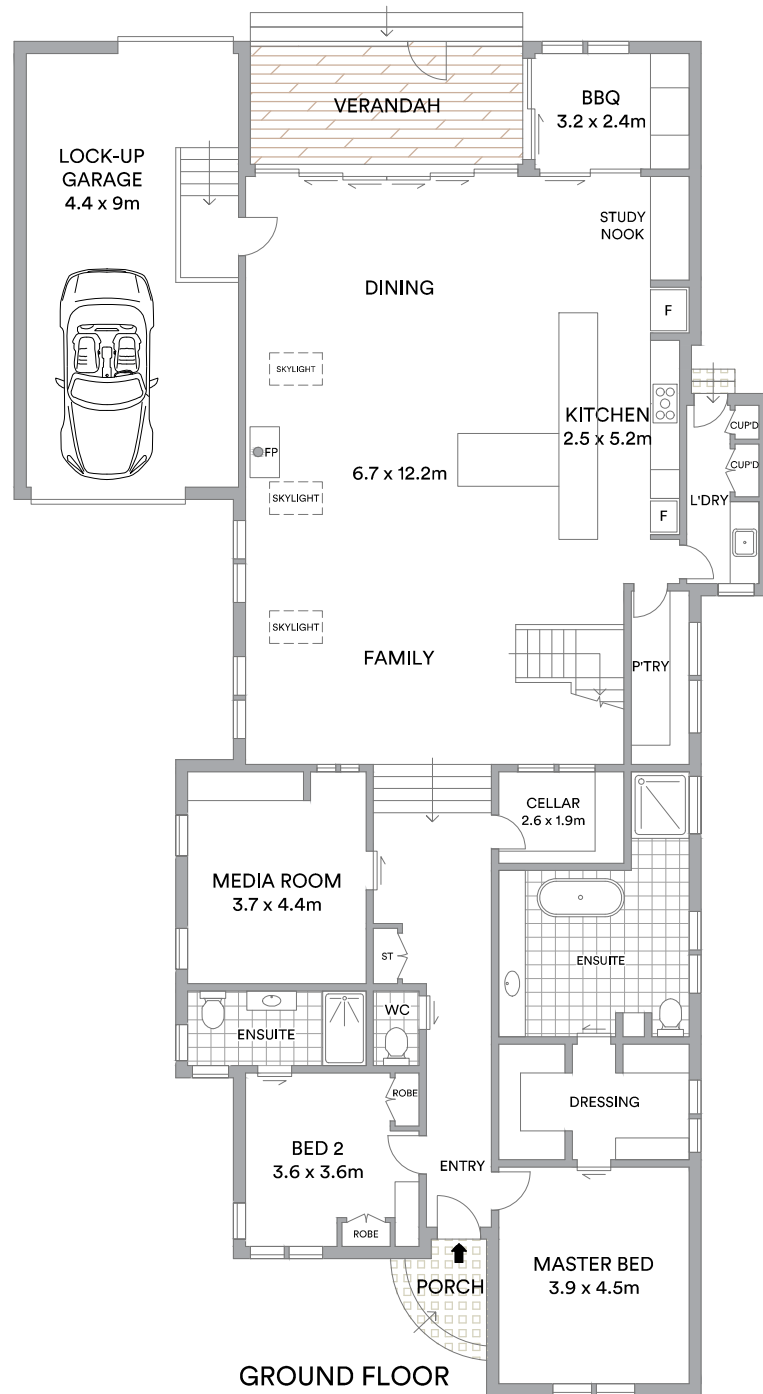

Nicholas Street

GROUND FLOOR

FIRST FLOOR

STUDIO

Internal 340sqm
 External 447sqm
 Studio 54sqm
 Land area 809sqm

McGrath