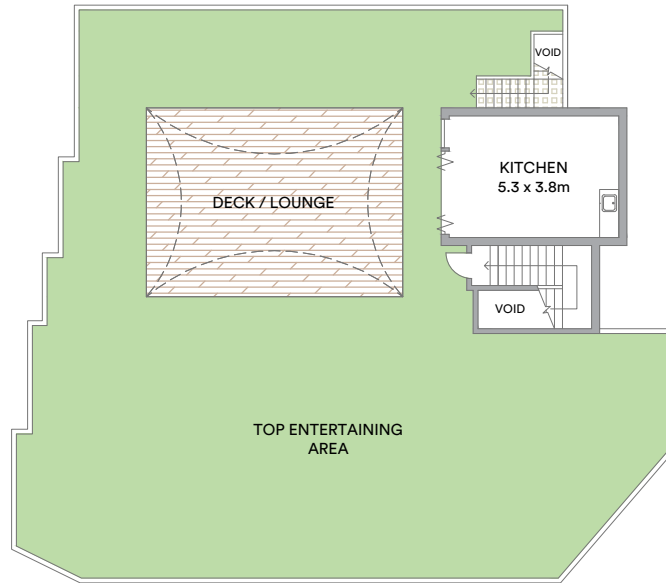

LEVEL ONE

ROOF TOP

GROUND FLOOR

RESIDENCE

Internal 615sqm  
 External 867sqm  
 Land area 877sqm

**McGrath**