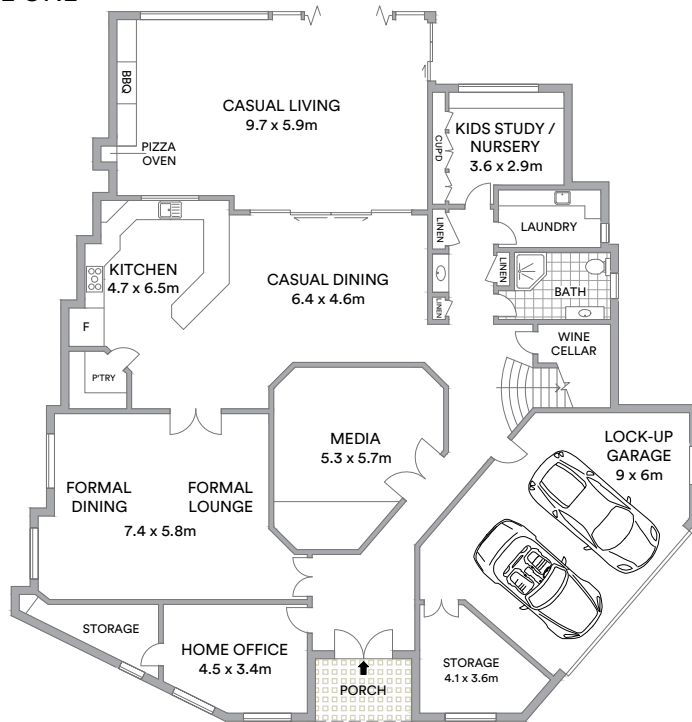

LEVEL ONE

ROOF TOP

GROUND FLOOR

RESIDENCE

Internal 615sqm  
 External 867sqm  
 Land area 877sqm

**McGrath**