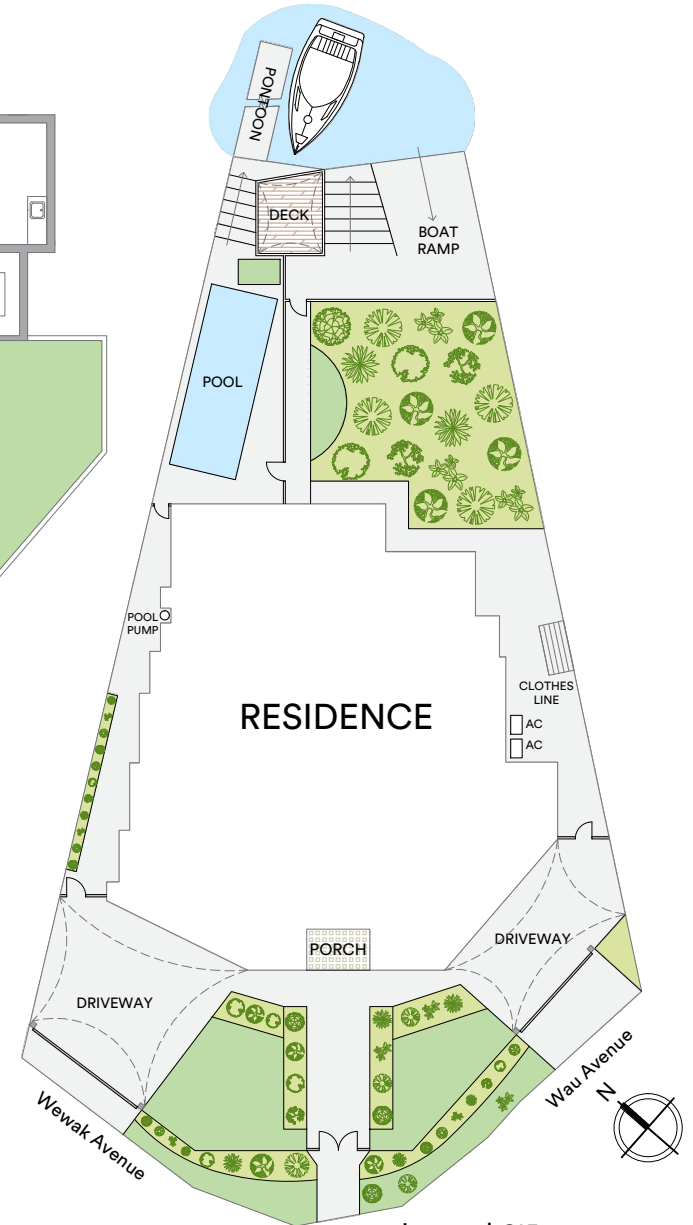

LEVEL ONE

ROOF TOP

GROUND FLOOR

RESIDENCE

Internal 615sqm  
 External 867sqm  
 Land area 877sqm

**McGrath**