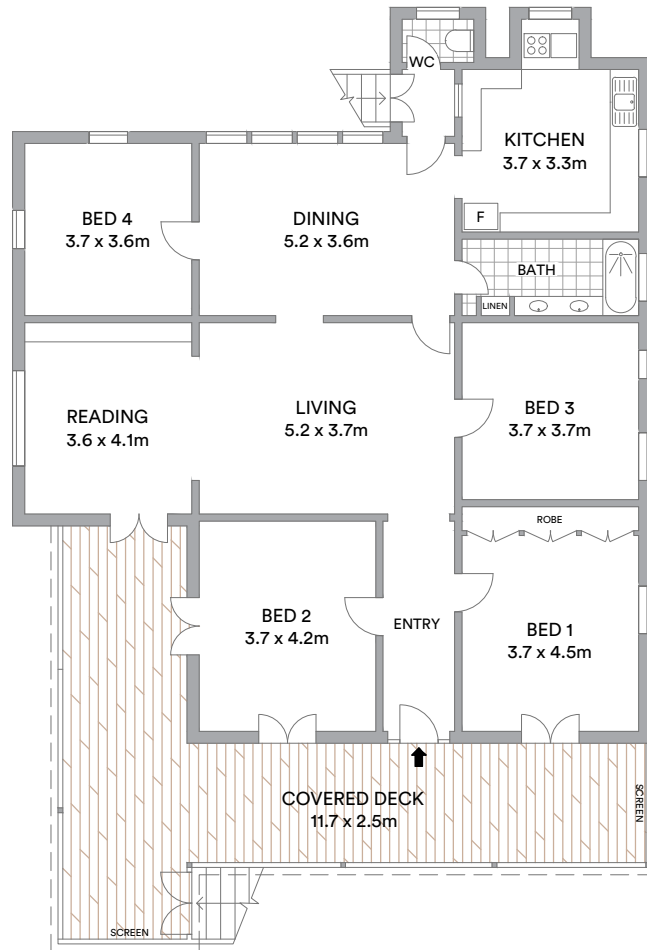

LOWER LEVEL

UPPER LEVEL

Internal 191sqm
 External 690sqm
 Land area 810sqm

McGrath