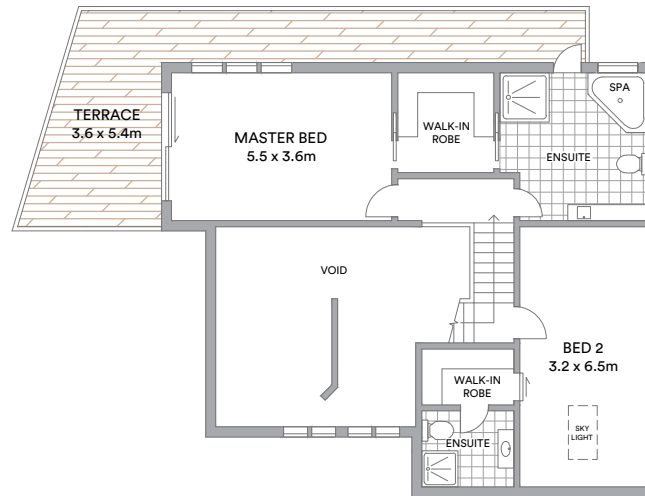

ENTRY LEVEL

UPPER LEVEL

Internal 254sqm
 Guest cottage 43sqm
 External 814sqm
 Land area 1,056sqm

McGrath