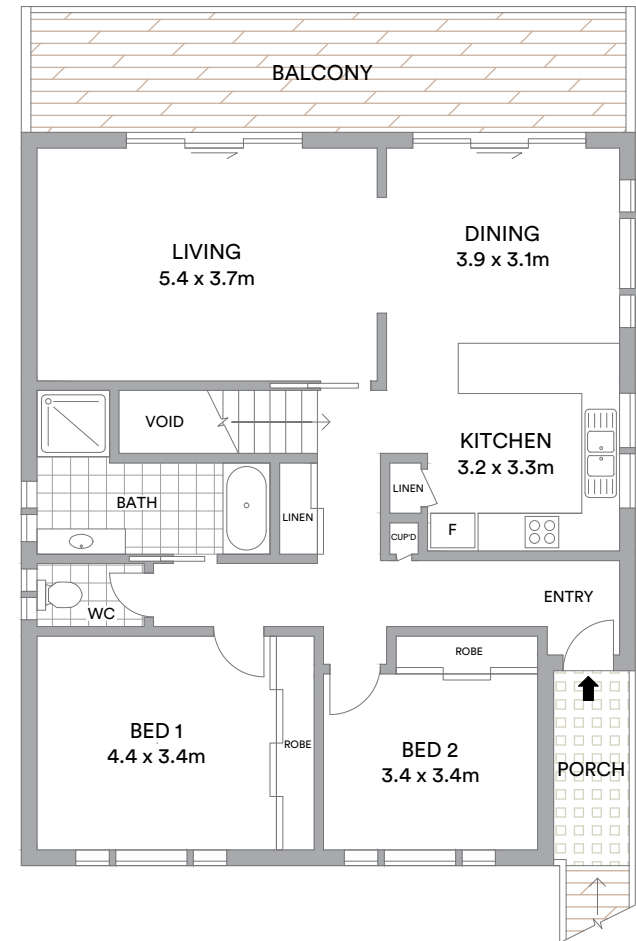

LOWER LEVEL

ENTRY LEVEL

Internal 202sqm
 External 383sqm
 Land area 493sqm

McGrath