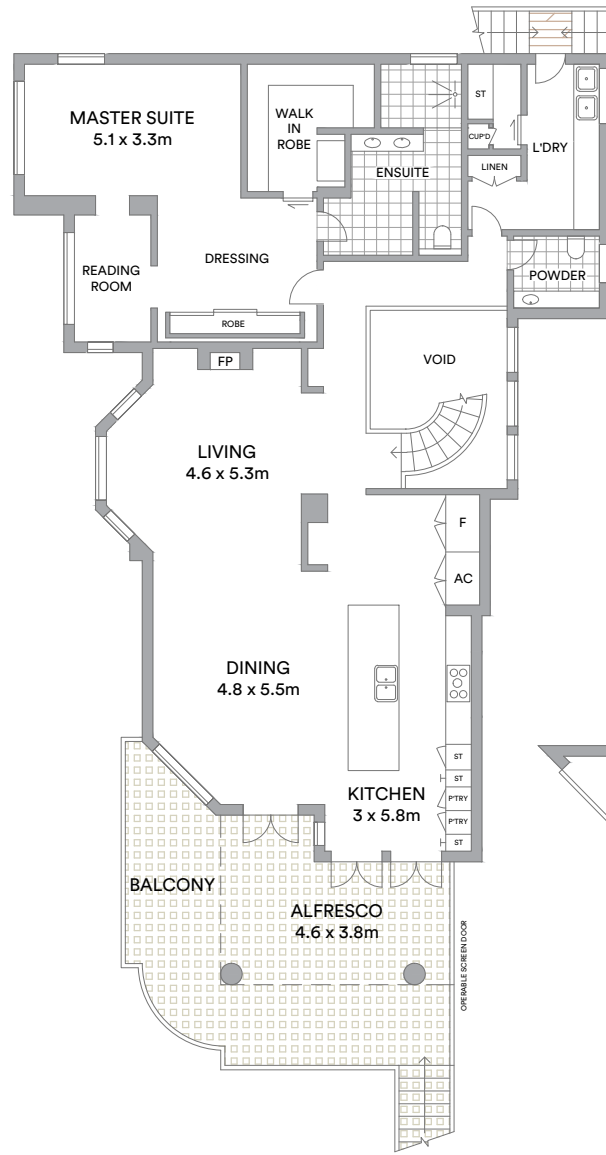

ENTRY LEVEL

TOP LEVEL

GROUND LEVEL

Internal 380sqm
 Land area 506sqm

McGrath